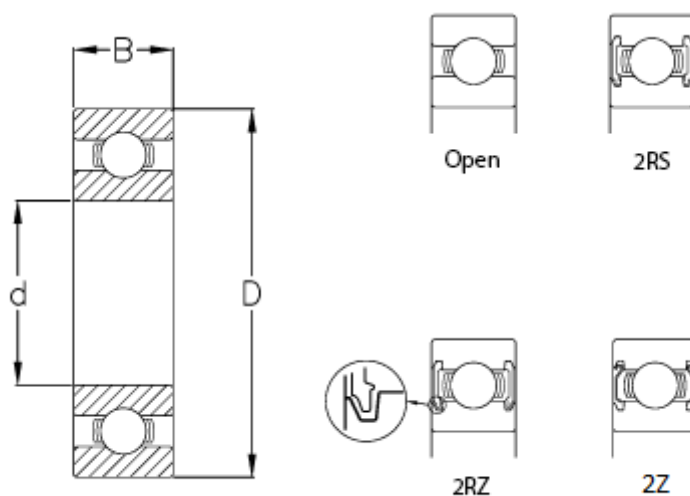

Data Sheet

Article number: 57960206502307

Description: CeramicSpeed hybrid bearing Insulate sealed
6213-2RS/CSB

Measures

B	= 23
Ball grade	= 5
C (KN)	= 58.5
C0	= 40.5
d	= 65
D	= 120
Max rpm.	= 3600
Type	= 6213